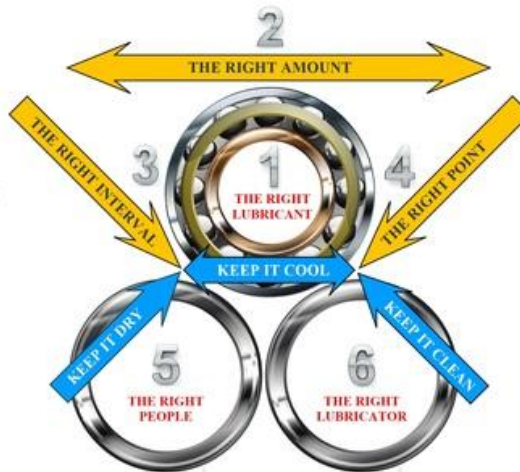

## 6 Langkah tepat pelumasan bearing yang efektif

### LUBRICATION ENABLED MACHINERY RELIABILITY

#### THE "RIGHTS" OF LUBRICATION

Most bearing related failures can be attributed to bad lubrication management. We can prevent up to 50% of premature bearing failures by addressing the 6 R's of Lubrication with our **Easylube®** Complete Lubrication Solution.

The **right re-lubrication interval** calculation is saved to each point.

RFID Patrol Monitoring identifies, monitors and records installation and routine inspections - servicing the **right point**.

The **right people** uses our Guard-watch application software ensuring an effective, accountable lubrication program.